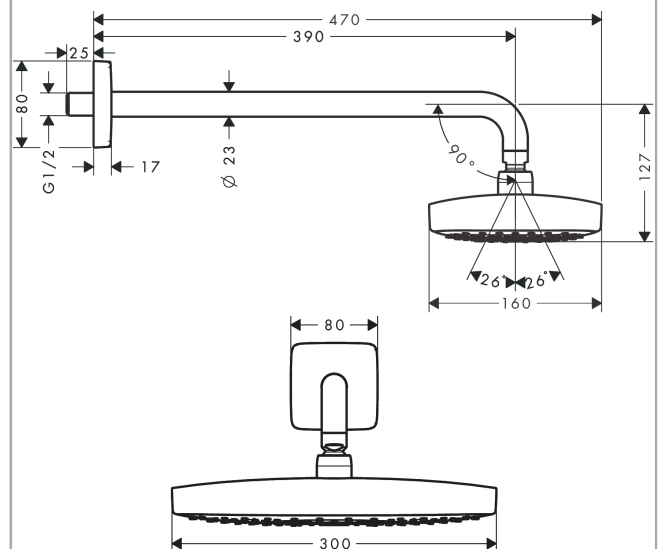

Raindance Select E

Overhead shower 300 2jet with shower arm

Surfaces: **White/Chrome** Article Number: **27385400**

Description

product features

- shower head size: 300 x 160 mm
- shower arm length: 390 mm
- ball-joint: overhead shower angle adjustable
- spray type: Rain, RainAir
- flow rate Rain spray (at 0.3 MPa): 15 l/min
- flow rate RainAir spray (at 0.3 MPa): 15 l/min
- Select button on overhead shower
- spray disc surface in two variants: chrome or white
- material spray disc: metal
- spray disc removable for cleaning
- installation: wall
- connection thread G 1/2
- connection dimension: DN15

Technology

Product image

Scale drawing

Raindance Select E

Overhead shower 300 2jet with shower arm

Surfaces: **White/Chrome** Article Number: **27385400**

Flowchart

The consumption was measured in combination with the appropriate fittings (thermostat/mixer/in-wall valve) to reflect actual application in practice.