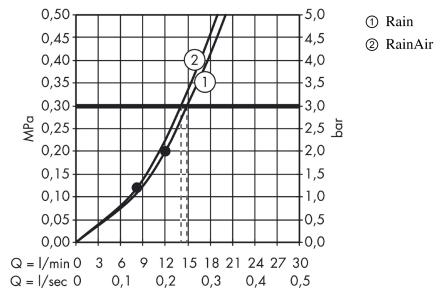

Raindance Select E

Overhead shower 300 2jet with shower arm

Surfaces: **White/Chrome** Article Number: **27385400**

Description

product features

- shower head size: 300 x 160 mm
- shower arm length: 390 mm
- ball-joint: overhead shower angle adjustable
- spray type: Rain, RainAir
- flow rate Rain spray (at 0.3 MPa): 15 l/min
- flow rate RainAir spray (at 0.3 MPa): 15 l/min
- Select button on overhead shower
- spray disc surface in two variants: chrome or white
- material spray disc: metal
- spray disc removable for cleaning
- installation: wall
- connection thread G 1/2
- connection dimension: DN15

Technology

Product image

Scale drawing

Raindance Select E

Overhead shower 300 2jet with shower arm

Surfaces: **White/Chrome** Article Number: **27385400**

Flowchart

The consumption was measured in combination with the appropriate fittings (thermostat/mixer/in-wall valve) to reflect actual application in practice.